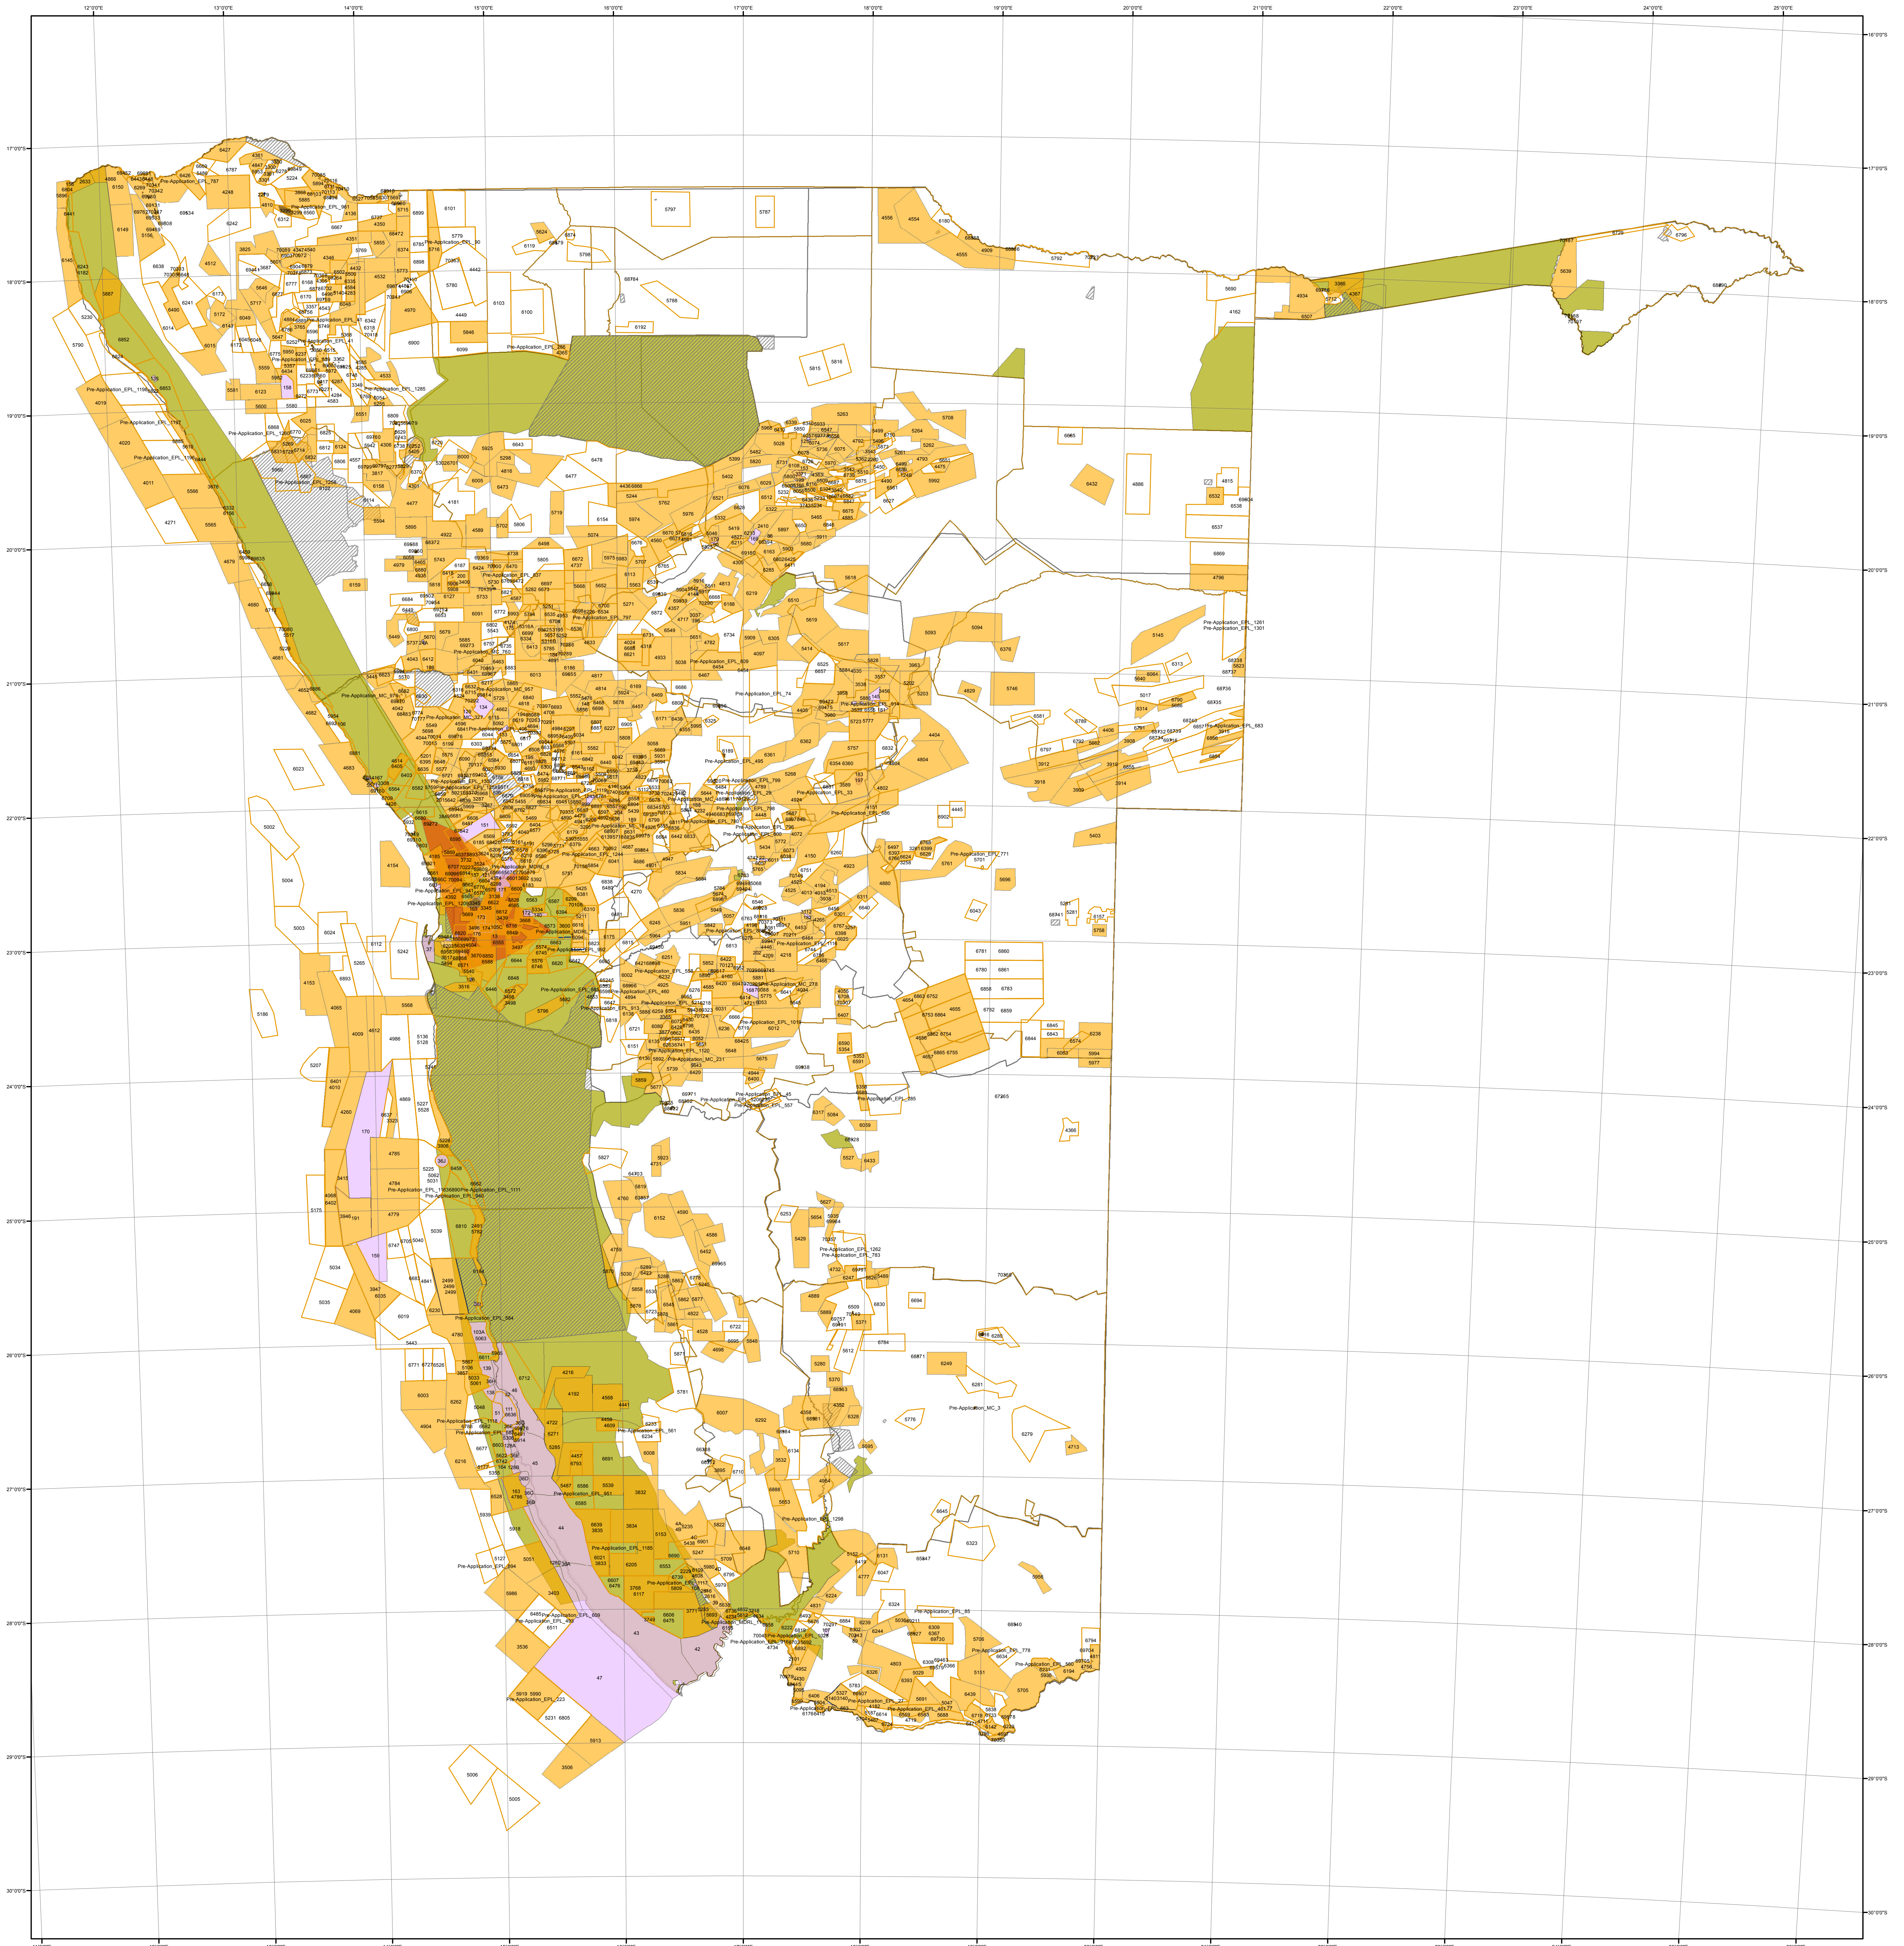

Current Namibian Licences (Ministry of Mines and Energy)

Date: 03/10/2017

Legend

EPL - Application	ERL - Active	Withdrawn Area
EPL - Active	ERL - Active	Environmentally Sensitive Areas
ML - Application	RL - Application	District
ML - Active	RL - Active	Region
MC - Application	MDRL - Application	Division
MC - Active	MDRL - Active	

1:2,000,000

Projection: Albers Conic Equal Area
Spheroid: Bessel 1841
Central Meridian: 17 Deg. E
Grid: Geographic Coordinates (Degrees)